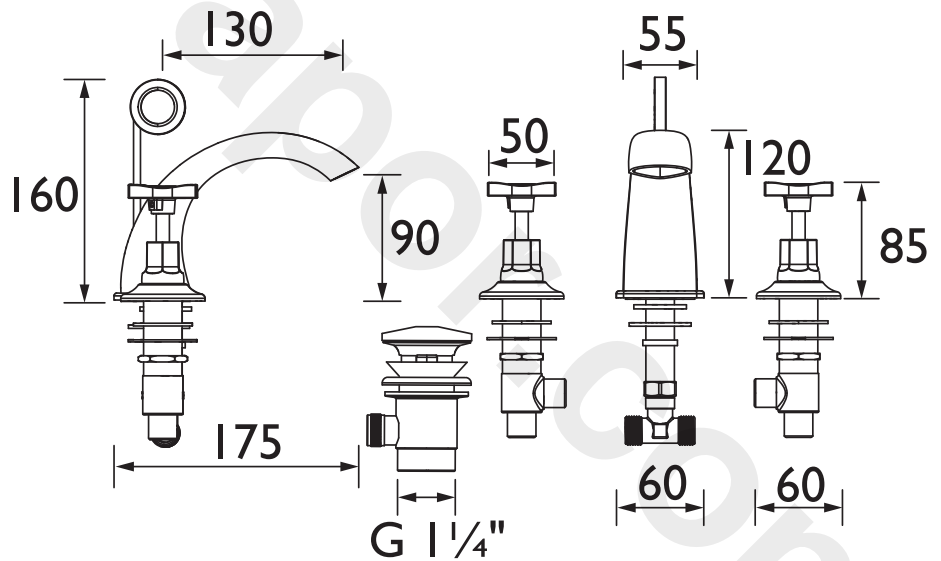

### Specification

<b>Product Type:</b>	Bathroom Taps
<b>Main Construction Material:</b>	Brass
<b>Mount Type:</b>	Deck
<b>Handle Type:</b>	Cross Head
<b>Connection Inlet:</b>	15mm Compression Threaded Tails
<b>Connection Outlet:</b>	Open
<b>Number of Tap Holes:</b>	3
<b>Valve/Cartridge Type:</b>	1/2" Ceramic Disc Valve - 1/4 turn
<b>Plumbing System Requirements:</b>	Suitable for all plumbing systems
<b>Minimum Dynamic Pressure (bar):</b>	0.2 bar
<b>Maximum Dynamic Pressure (bar):</b>	5 bar
<b>Maximum Hot Water Temperature °C:</b>	65°C
<b>Maximum Static Pressure (bar):</b>	10 bar
<b>Flow Type:</b>	Single
<b>Isolation Included:</b>	No

### Dimensions (measurements in mm)